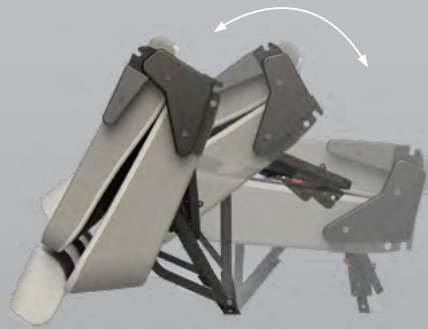

Standard Adjustable head restraint

Optional BedFold upgrade

Optional Genuine leather trim upgrade

To buy contact your nearest installer or
call 1800 033 119 for installer locations
www.techsafeseating.com.au

 **TECHSAFE**
AUTOMOTIVE SEATING SOLUTIONS

VAN SEATING - SAFETYEXCEL

Seat in stored position.

Release leg catch to fold forward and pull front pins to remove seat.

Release red lever and fold back rest down.

Integral 3 Point Belt

The above shows the standard seat belt configuration. Please specify different configuration when ordering if needed. All dimensions are in mm and approximate only. Width dimension shown is cushion width only - overall seat width is +60mm. If dimensions are critical to the application please contact us before purchase. Single seats are available with 335 / 310 pedestal height in fixed version only. Seat belts illustrated viewed from the front. Height of floor brackets 42mm max.

The fully-integrated belts advantage permits the SAFETYEXCEL to be stowed closer to the front seats for maximum space efficiency.

- Single, double & triple seats
- Integrated 3 point retracting seat belts
- Contoured ergonomic cushion offering thigh & lumbar support
- Genuine fabric (where available, front images shown in VW Austin Titanium Fabric)
- Fixed version available - forward or rearward facing
- Forward folding, quickly removable
- Child restraint anchorages for every position
- **ECONOMY Seat also available** - see image above