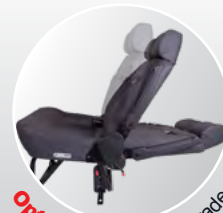

VAN SEATING SAFETYEXCEL

Enhanced Safety and Flexibility

August 2018

SAFETYEXCEL Triple

SAFETYEXCEL Single

SAFETYEXCEL Double

ECONOMY Seat option

Standard Folding only arm restraint

Standard Adjustable head restraint

Optional BedFold upgrade

Optional Genuine leather trim upgrade

To buy contact your nearest installer or
call 1800 033 119 for installer locations
www.techsafeseating.com.au

Integral 3 Point Belt

The above shows the standard seat belt configuration. Please specify different configuration when ordering if needed. All dimensions are in mm and approximate only. Width dimension shown is cushion width only - overall seat width is +60mm. If dimensions are critical to the application please contact us before purchase. Single seats are available with 335 / 310 pedestal height in fixed version only. Seat belts illustrated viewed from the front. Height of floor brackets 42mm max.

The fully-integrated belts advantage permits the SAFETYEXCEL to be stowed closer to the front seats for maximum space efficiency.

- Single, double & triple seats
- Integrated 3 point retracting seat belts
- Contoured ergonomic cushion offering thigh & lumbar support
- Genuine fabric (where available, front images shown in VW Austin Titanium Fabric)
- Fixed version available - forward or rearward facing
- Forward folding, quickly removable
- Child restraint anchorages for every position
- **ECONOMY Seat also available** - see image above