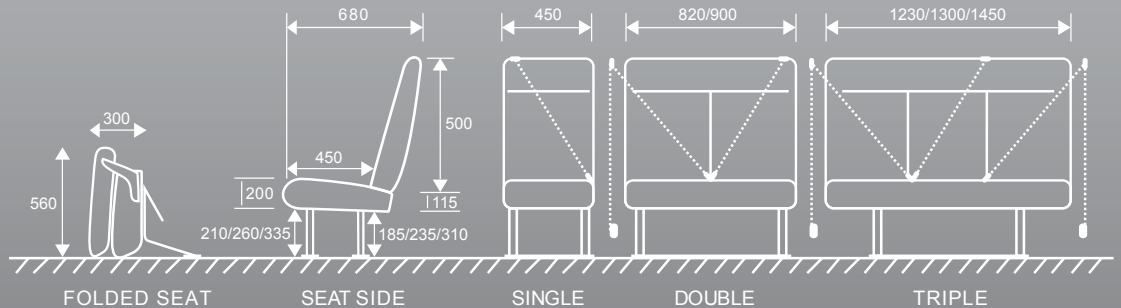

 **TECHSAFE**
AUTOMOTIVE SEATING SOLUTIONS

VAN SEATING - SAFETYEXCEL

Seat in stored position.

Release leg catch to fold forward and pull front pins to remove seat.

Release red lever and fold back rest down.

Integral 3 Point Belt

The above shows the standard seat belt configuration. Please specify different configuration when ordering if needed. All dimensions are in mm and approximate only. Width dimension shown is cushion width only - overall seat width is +60mm. If dimensions are critical to the application please contact us before purchase. Single seats are available with 335 / 310 pedestal height in fixed version only. Seat belts illustrated viewed from the front. Height of floor brackets 42mm max.