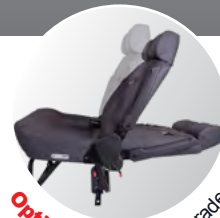

Optional BedFold upgrade